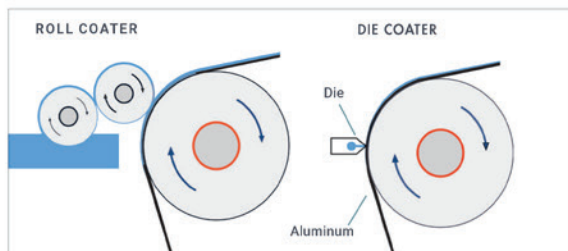

DIE COATING VS. ROLL COATING

Although widely used, roll coaters can achieve adequate quality and efficiency, our advanced die coaters allow precision coating directly on the aluminum surface, ensuring a smoother, finer finishes devoid of roping marks.